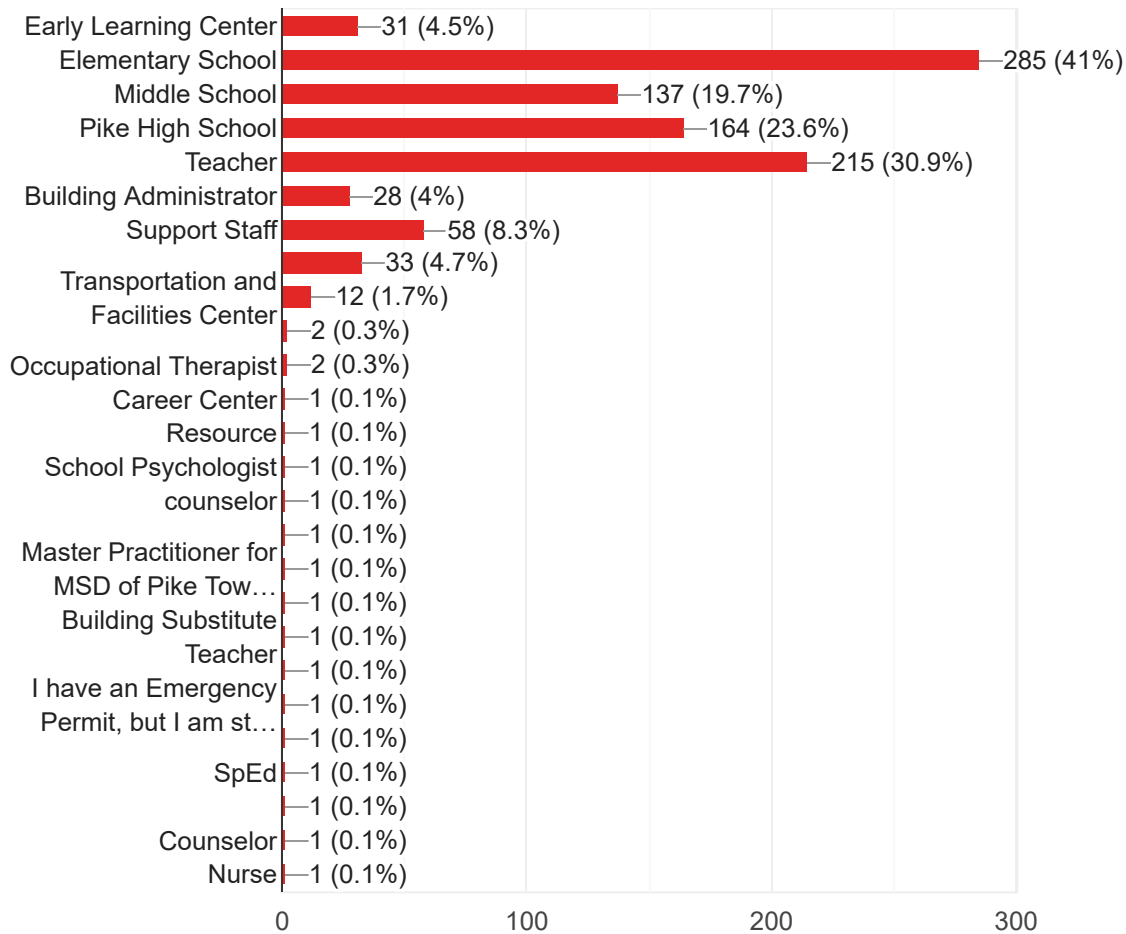

# MSD Pike Township Staff Survey 2019

695 responses

## Please select the areas of service that apply to your position?

695 responses

## How many years have you been employed in Pike Township

695 responses